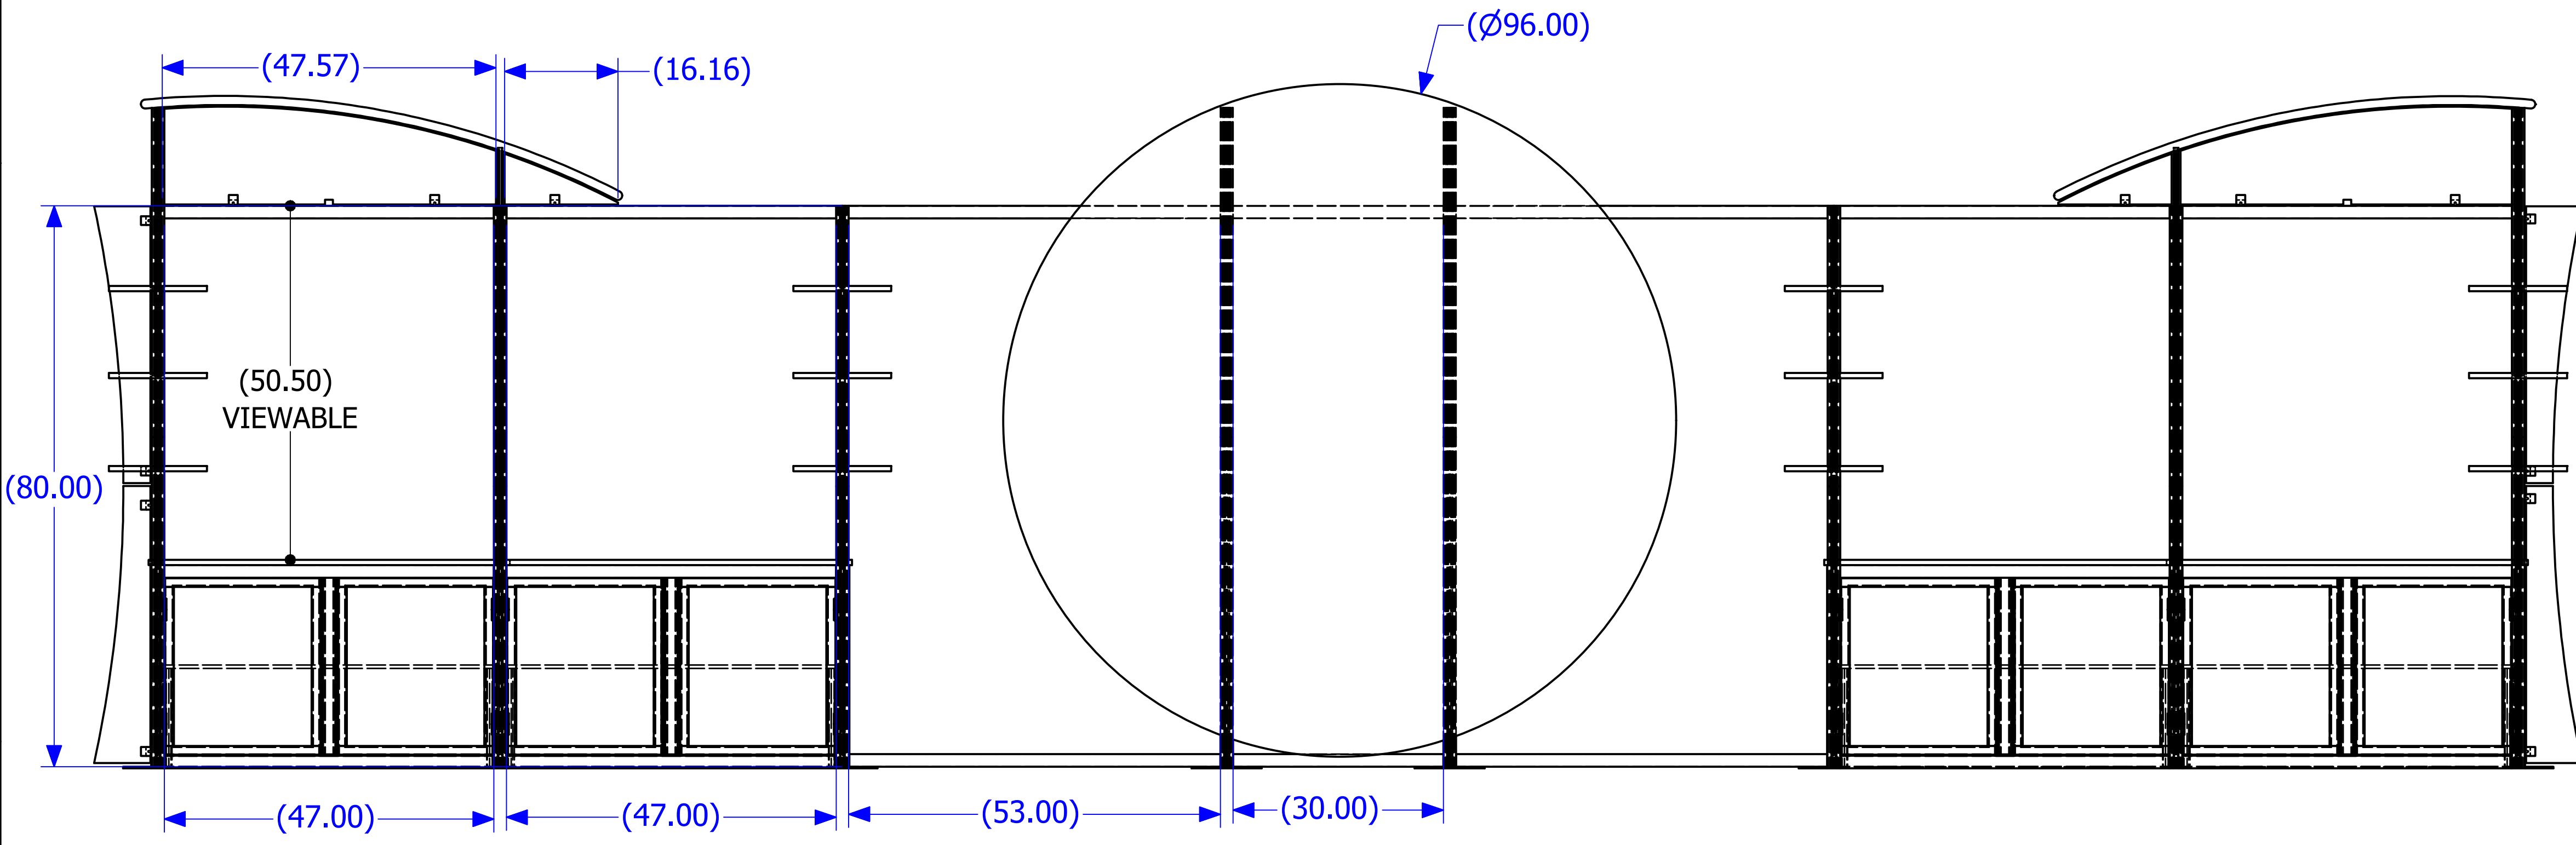

8 | 7 | 6 | 5 | 4 | 3 | 2 | 1

GRAPHIC SPECS

PRODUCT NAME:	ECO-3024
MATERIAL:	PARADISE FABRC
VIEWABLE SIZE:	(4) 47" x 80"h
VIEWABLE SIZE:	(2) 53" x 80"h
VIEWABLE SIZE:	(1) 30" x 80"h
MATERIAL:	RECYCLED CELTIC
VIEWABLE/PILLOWCASE:	(1) 96" DIA
VIEWABLE/PILLOWCASE:	(2) FIT TO FRAME
MATERIAL:	GREENCORE 1/8"
SM VIEWABLE SIZE:	(2) 16.161" x 7.211"
LG VIEWABLE SIZE:	(2) 47.569" x 13.61"
ESTIMATED GRAPHIC PACKAGE	\$5850 RETAIL
EFFECTIVE DATE:	1/1/2012

**Please use this document for reference only.  
Contact your distributor for final graphic templates per order.**

DRAWN michaelmccord	7/20/2011	TITLE	
CHECKED		<b>ECO-3024 GRAPHIC SPECS</b>	
QA		SIZE	DWG NO
MFG		D	ECO-3024 GFX SPECS
APPROVED		SCALE	REV 1
		SHEET 1 OF 1	