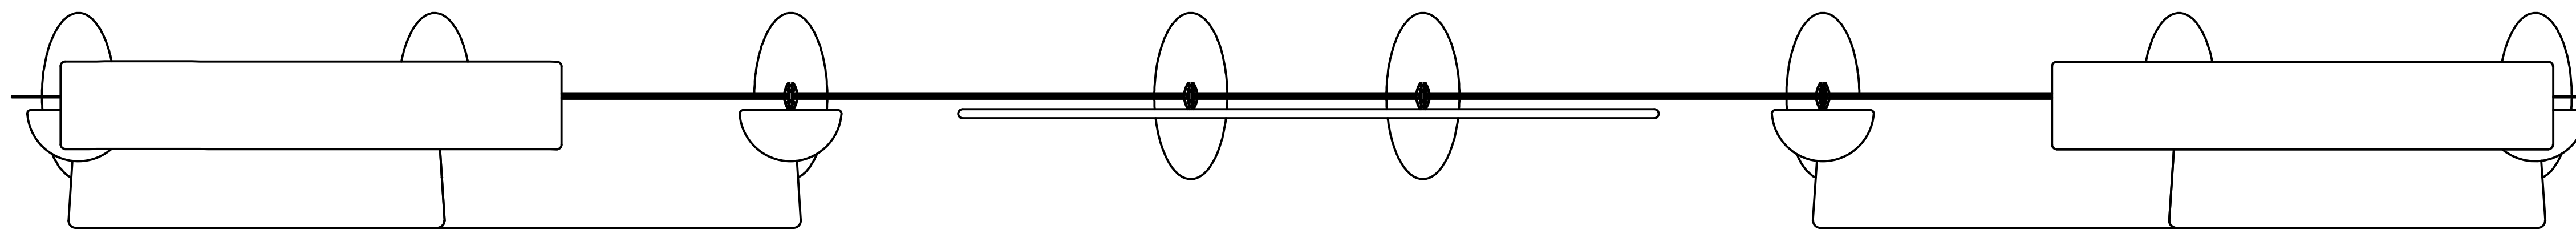

8 | 7 | 6 | 5 | 4 | 3 | 2 | 1

GRAPHIC SPECS

PRODUCT NAME:	ECO-3024
MATERIAL:	PARADISE FABRC
VIEWABLE SIZE:	(4) 47" x 80"h
VIEWABLE SIZE:	(2) 53" x 80"h
VIEWABLE SIZE:	(1) 30" x 80"h
MATERIAL:	RECYCLED CELTIC
VIEWABLE/PILLOWCASE:	(1) 96" DIA
VIEWABLE/PILLOWCASE:	(2) FIT TO FRAME
MATERIAL:	GREENCORE 1/8"
SM VIEWABLE SIZE:	(2) 16.161" x 7.211"
LG VIEWABLE SIZE:	(2) 47.569" x 13.61"
ESTIMATED GRAPHIC PACKAGE	\$5850 RETAIL
EFFECTIVE DATE:	1/1/2012